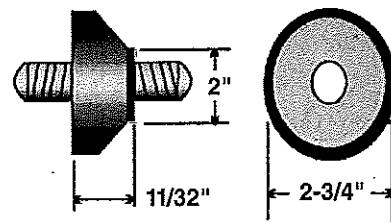

## Cylindrical Mounts (Continued)

GRC PART #	MOUNT DIAMETER	MOUNT LENGTH	MATERIAL	DURO	INSERT 1		INSERT 2	
					THREAD	LENGTH	THREAD	LENGTH
565734243	1"	1"	Neoprene	50	1/4-20	1/2" M	1/4-20	7/16" F
561011164	1 1/4"	1 1/4"	Natural	40	5/16-18	5/8" M	5/16-18	7/16" F
561011165	1 1/4"	1 1/4"	Neoprene	50	5/16-18	5/8" M	5/16-18	7/16" F
565603081	9/16"	1/2"	Natural	40	5/16-18	3/8" F	5/16-18	3/8" F
565603193	9/16"	1/2"	Neoprene	50	5/16-18	3/8" F	5/16-18	3/8" F
569242222	1"	1"	Natural	40	5/16-18	7/16" F	5/16-18	7/16" F
569242221	1"	1"	Neoprene	50	5/16-18	7/16" F	5/16-18	7/16" F
561011166	1 1/4"	1 1/4"	Natural	40	5/16-18	7/16" F	5/16-18	7/16" F
561011167	1 1/4"	1 1/4"	Neoprene	50	5/16-18	7/16" F	5/16-18	7/16" F

## Rectangular Mounts

PART #	A	B	C	MATERIAL	DURO	INSERT 1		INSERT 2	
						THREAD	LENGTH	THREAD	LENGTH
565599037	1/2"	3/8"	3/8"	Natural	40	8-32	3/8"	8-32	3/8"
565599032	1/2"	3/8"	3/8"	Neoprene	50	8-32	3/8"	8-32	3/8"
565599087	5/16"	3/8"	3/8"	Natural	40	8-32	7/32"	8-32	7/32"
565599083	5/16"	3/8"	3/8"	Neoprene	50	8-32	7/32"	8-32	7/32"

## Specialty Mounts

Thread 8-32  
Stud 9/16"

PART #	MATERIAL	DURO
561024007	Natural	40
561024002	Neoprene	50

Thread 1/2-20  
Stud 29/32"

PART #	MATERIAL	DURO
561023009	Natural	40
561023008	Neoprene	50

## Center Bolt Mounts

PART #	A	B	C	MATERIAL	DURO
567121003	1.09"	.40"	.81"	Natural	40
567121010	1.09"	.40"	.81"	Neoprene	50
567115003	1.75"	.47"	1.24"	Natural	40
567115001	1.75"	.47"	1.24"	Neoprene	50
567116015	2"	.64"	1.35"	Natural	40
567116013	2"	.64"	1.35"	Neoprene	50