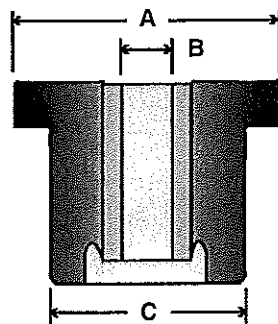

## Cylindrical Mounts (Continued)

GRC PART #	MOUNT DIAMETER	MOUNT LENGTH	MATERIAL	DURO	INSERT 1		INSERT 2	
					THREAD	LENGTH	THREAD	LENGTH
565734243	1"	1"	Neoprene	50	1/4-20	1/2" M	1/4-20	7/16" F
561011164	1 1/4"	1 1/4"	Natural	40	5/16-18	5/8" M	5/16-18	7/16" F
561011165	1 1/4"	1 1/4"	Neoprene	50	5/16-18	5/8" M	5/16-18	7/16" F
565603081	9/16"	1/2"	Natural	40	5/16-18	3/8" F	5/16-18	3/8" F
565603193	9/16"	1/2"	Neoprene	50	5/16-18	3/8" F	5/16-18	3/8" F
569242222	1"	1"	Natural	40	5/16-18	7/16" F	5/16-18	7/16" F
569242221	1"	1"	Neoprene	50	5/16-18	7/16" F	5/16-18	7/16" F
561011166	1 1/4"	1 1/4"	Natural	40	5/16-18	7/16" F	5/16-18	7/16" F
561011167	1 1/4"	1 1/4"	Neoprene	50	5/16-18	7/16" F	5/16-18	7/16" F

## Rectangular Mounts

PART #	A	B	C	MATERIAL	DURO	INSERT 1		INSERT 2	
						THREAD	LENGTH	THREAD	LENGTH
565599037	1/2"	3/8"	3/8"	Natural	40	8-32	3/8"	8-32	3/8"
565599032	1/2"	3/8"	3/8"	Neoprene	50	8-32	3/8"	8-32	3/8"
565599087	5/16"	3/8"	3/8"	Natural	40	8-32	7/32"	8-32	7/32"
565599083	5/16"	3/8"	3/8"	Neoprene	50	8-32	7/32"	8-32	7/32"

## Specialty Mounts

Thread 8-32  
Stud 9/16"

PART #	MATERIAL	DURO
561024007	Natural	40
561024002	Neoprene	50

Thread 1/2-20  
Stud 29/32"

PART #	MATERIAL	DURO
561023009	Natural	40
561023008	Neoprene	50

## Center Bolt Mounts

PART #	A	B	C	MATERIAL	DURO
567121003	1.09"	.40"	.81"	Natural	40
567121010	1.09"	.40"	.81"	Neoprene	50
567115003	1.75"	.47"	1.24"	Natural	40
567115001	1.75"	.47"	1.24"	Neoprene	50
567116015	2"	.64"	1.35"	Natural	40
567116013	2"	.64"	1.35"	Neoprene	50