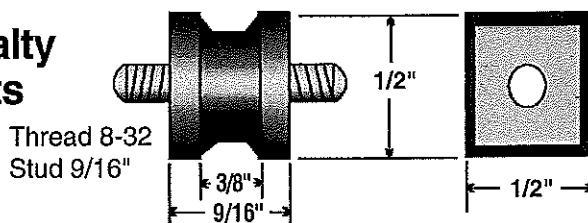

Specialty Mounts

Thread 8-32
Stud 9/16"

PART #	MATERIAL	DURO
561024007	Natural	40
561024002	Neoprene	50