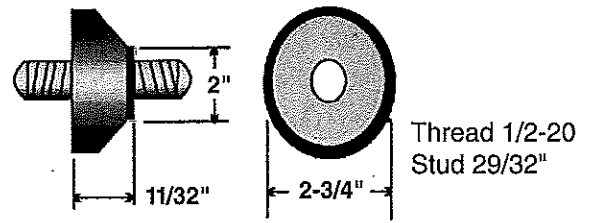

STANDARD VIGOR MOUNTS

Cylindrical Mounts (Continued)

GRC PART #	MOUNT DIAMETER	MOUNT LENGTH	MATERIAL	DURO	INSERT 1		INSERT 2	
					THREAD	LENGTH	THREAD	LENGTH
565734243	1"	1"	Neoprene	50	1/4-20	1/2" M	1/4-20	7/16" F
561011164	1 1/4"	1 1/4"	Natural	40	5/16-18	5/8" M	5/16-18	7/16" F
561011165	1 1/4"	1 1/4"	Neoprene	50	5/16-18	5/8" M	5/16-18	7/16" F
565603081	9/16"	1/2"	Natural	40	5/16-18	3/8" F	5/16-18	3/8" F
565603193	9/16"	1/2"	Neoprene	50	5/16-18	3/8" F	5/16-18	3/8" F
569242222	1"	1"	Natural	40	5/16-18	7/16" F	5/16-18	7/16" F
569242221	1"	1"	Neoprene	50	5/16-18	7/16" F	5/16-18	7/16" F
561011166	1 1/4"	1 1/4"	Natural	40	5/16-18	7/16" F	5/16-18	7/16" F
561011167	1 1/4"	1 1/4"	Neoprene	50	5/16-18	7/16" F	5/16-18	7/16" F

Rectangular Mounts

PART #	A	B	C	MATERIAL	DURO	INSERT 1		INSERT 2	
						THREAD	LENGTH	THREAD	LENGTH
565599037	1/2"	3/8"	3/8"	Natural	40	8-32	3/8"	8-32	3/8"
565599032	1/2"	3/8"	3/8"	Neoprene	50	8-32	3/8"	8-32	3/8"
565599087	5/16"	3/8"	3/8"	Natural	40	8-32	7/32"	8-32	7/32"
565599083	5/16"	3/8"	3/8"	Neoprene	50	8-32	7/32"	8-32	7/32"

Specialty Mounts

PART #	MATERIAL	DURO
561024007	Natural	40
561024002	Neoprene	50

PART #	MATERIAL	DURO
561023009	Natural	40
561023008	Neoprene	50

Center Bolt Mounts

PART #	A	B	C	MATERIAL	DURO
567121003	1.09"	.40"	.81"	Natural	40
567121010	1.09"	.40"	.81"	Neoprene	50
567115003	1.75"	.47"	1.24"	Natural	40
567115001	1.75"	.47"	1.24"	Neoprene	50
567116015	2"	.64"	1.35"	Natural	40
567116013	2"	.64"	1.35"	Neoprene	50