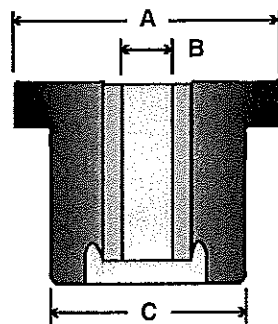

Specialty Mounts

PART #	MATERIAL	DURO
561024007	Natural	40
561024002	Neoprene	50

PART #	MATERIAL	DURO
561023009	Natural	40
561023008	Neoprene	50

Center Bolt Mounts

PART #	A	B	C	MATERIAL	DURO
567121003	1.09"	.40"	.81"	Natural	40
567121010	1.09"	.40"	.81"	Neoprene	50
567115003	1.75"	.47"	1.24"	Natural	40
567115001	1.75"	.47"	1.24"	Neoprene	50
567116015	2"	.64"	1.35"	Natural	40
567116013	2"	.64"	1.35"	Neoprene	50