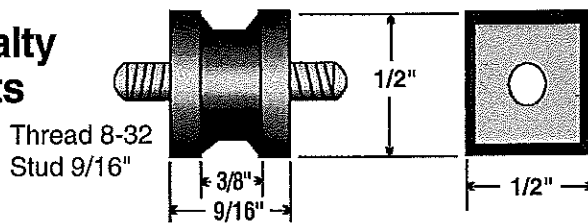

Specialty Mounts

PART #	MATERIAL	DURO
561024007	Natural	40
561024002	Neoprene	50